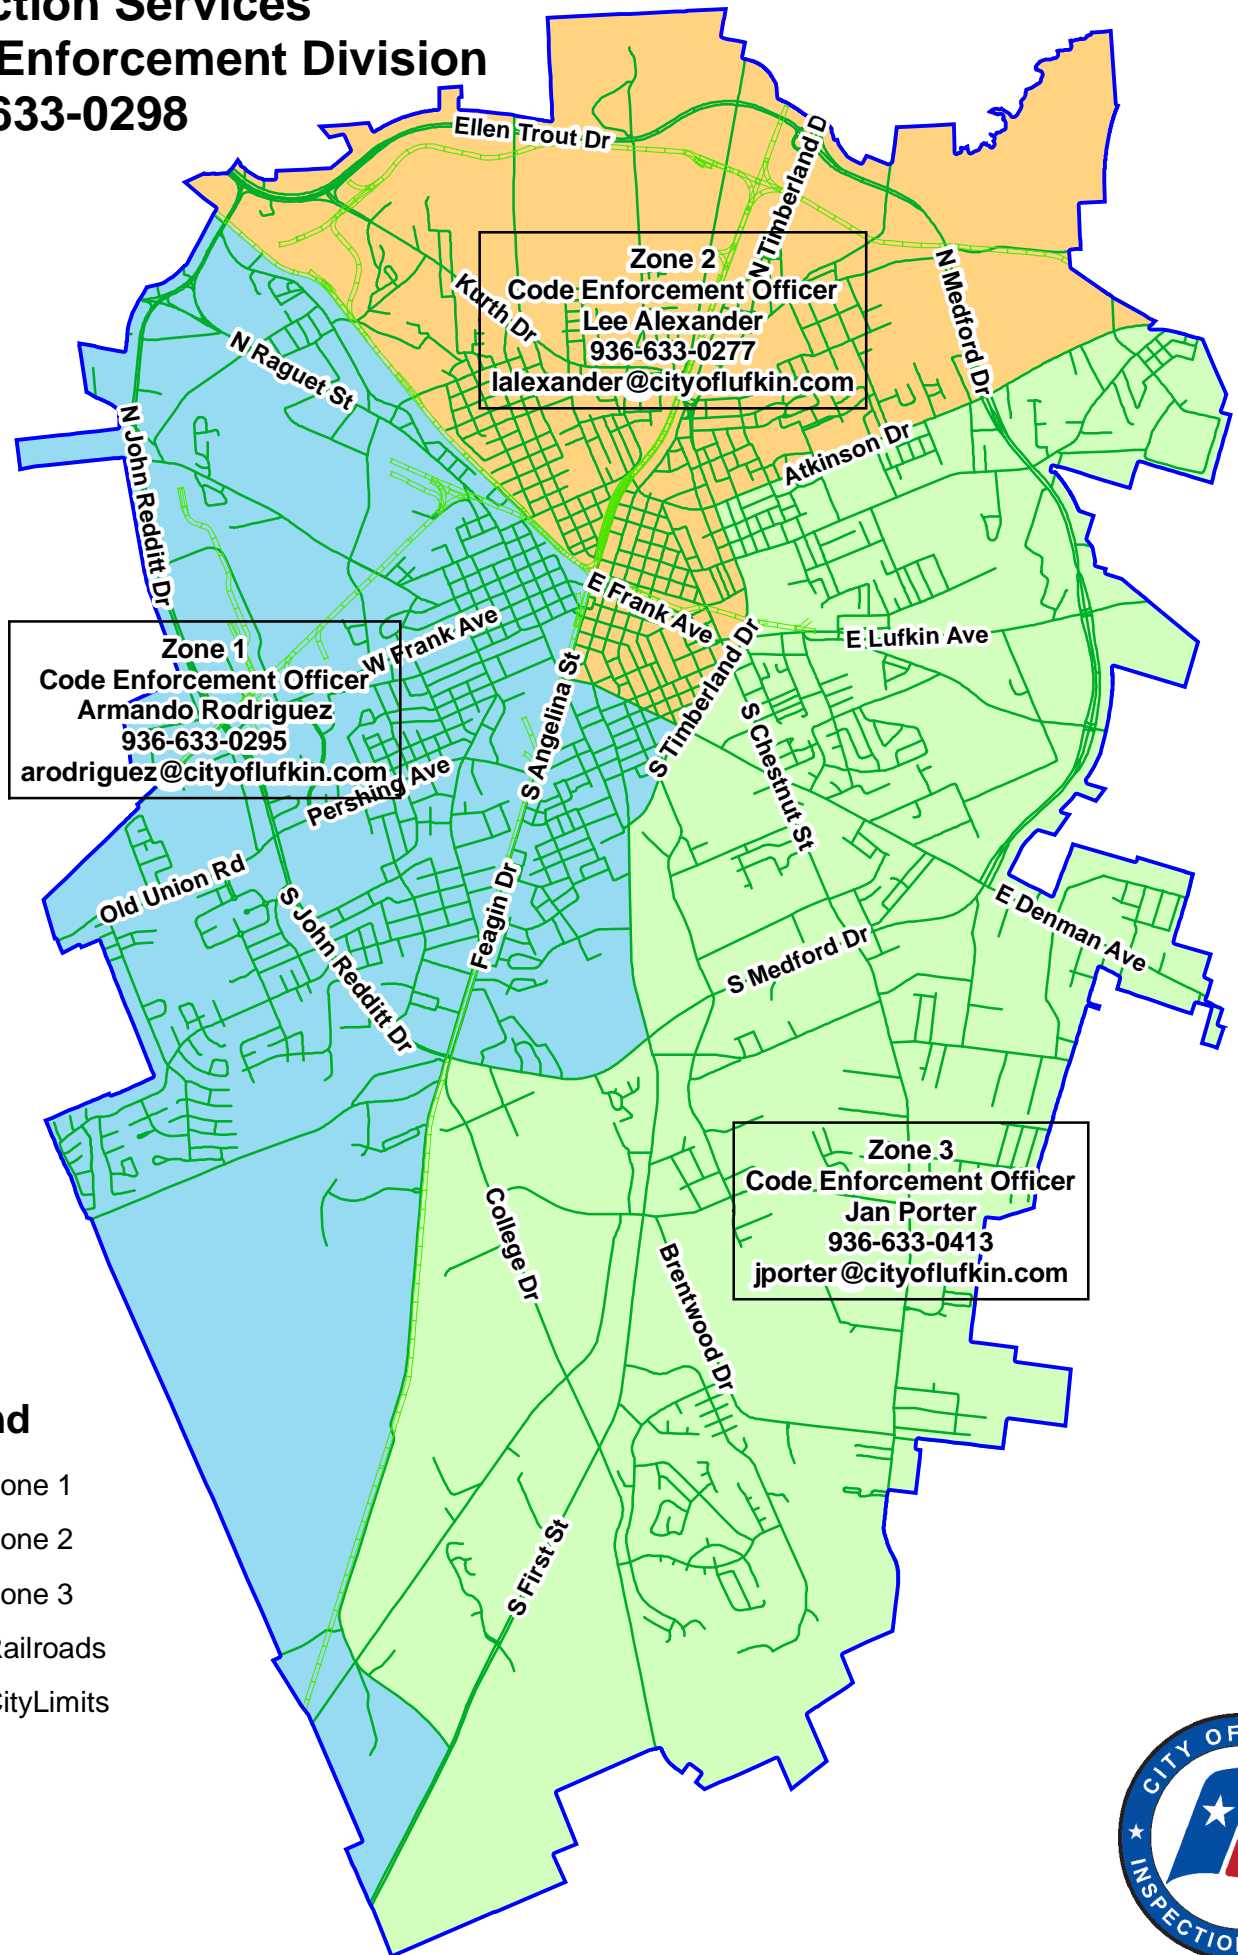

Inspection Services Code Enforcement Division (936) 633-0298

Legend

- Zone 1
- Zone 2
- Zone 3
- Railroads
- City Limits